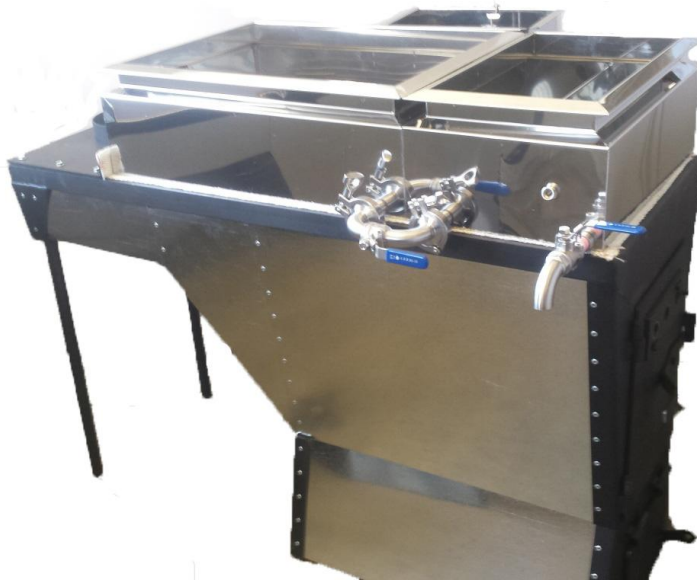

## MINI BACKYARD EVAPORATOR

18" X 36"  
FLOAT BOX  
FLUE PAN 18 X 24  
SYRUP PAN 18 X 12  
PIPE AND VALVE STAINLESS STEEL  
FIRE INSULATED CERAMIQUE WOOL  
GRATES 24"  
SMOKE 7" DIAMETRE

## BACKYARD EVAPORATOR

18" WIDTH X 54" UP TO 68" LONG  
24" WIDTH X 48" UP TO 72" LONG  
FLOAT BOX  
FLUE PAN  
SYRUP PAN REVERSIBLE  
PIPE AND VALVE STAINLESS  
FIRE INSULATED CERAMIQUE WOOL  
GRATES 24"  
SMOKE 8" DIAMETRE